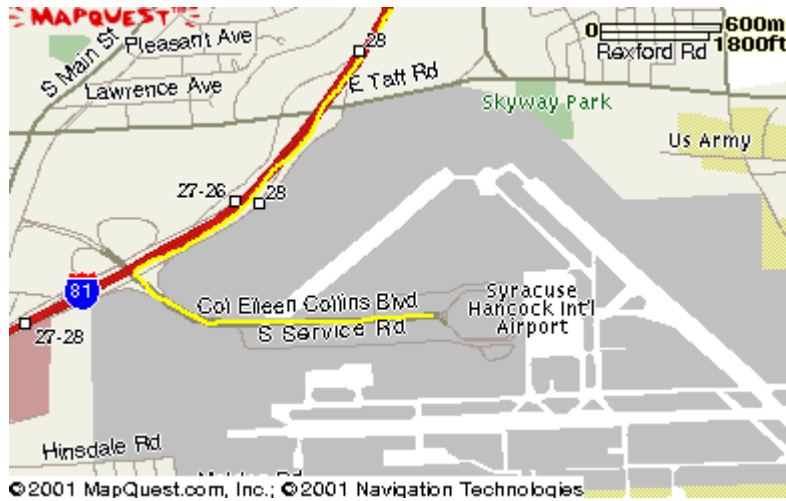

**To Akwesasne from the Syracuse Airport:
Syracuse Hancock International Airport (SYR)
Syracuse, NY**

Get on Interstate 81 North to Alexandria Bay, Route 12, Exit 50.
Follow Route 12 North (right) along St. Lawrence River and Thousand Islands.